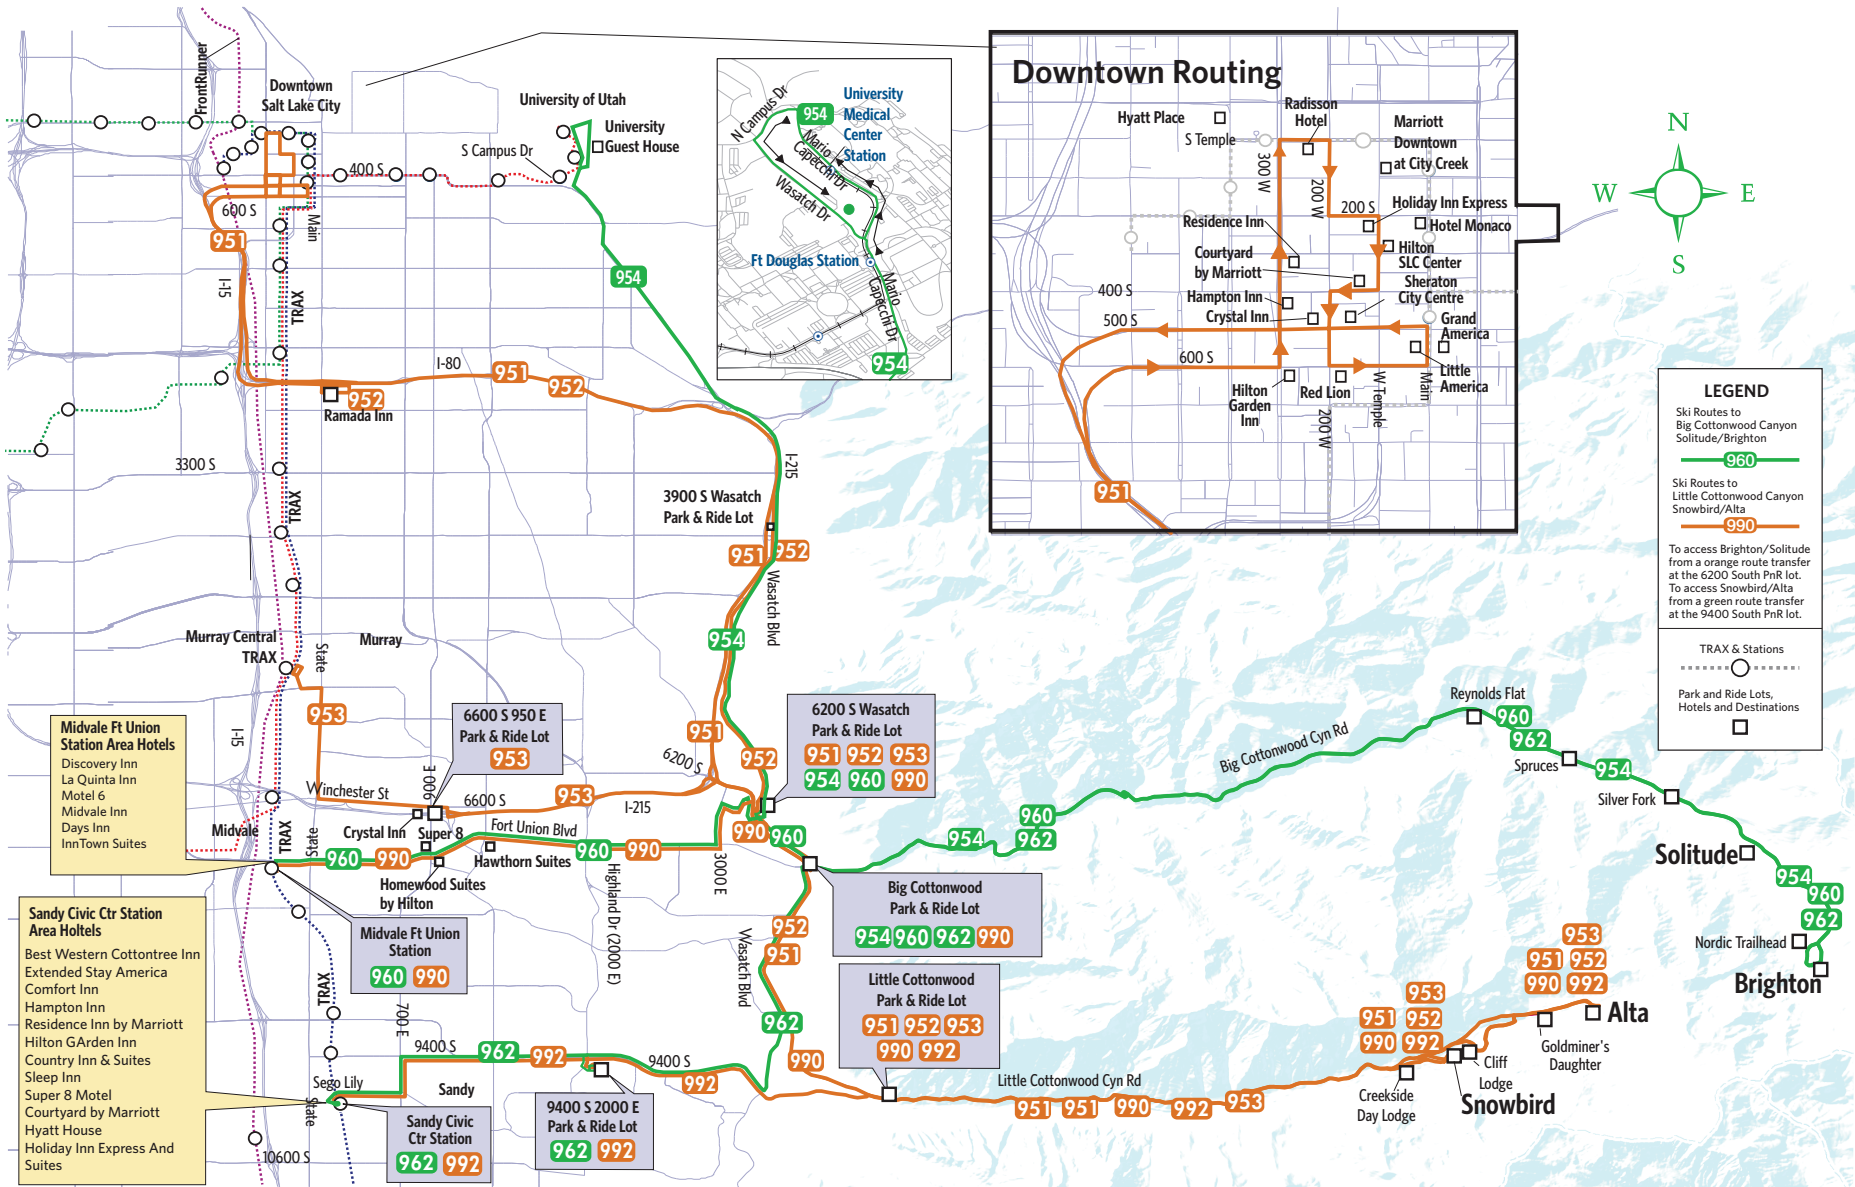

UTA Ski Service 2015 - 2016

Ski Service runs from Dec. 6, 2015 and ends on April 10, 2016