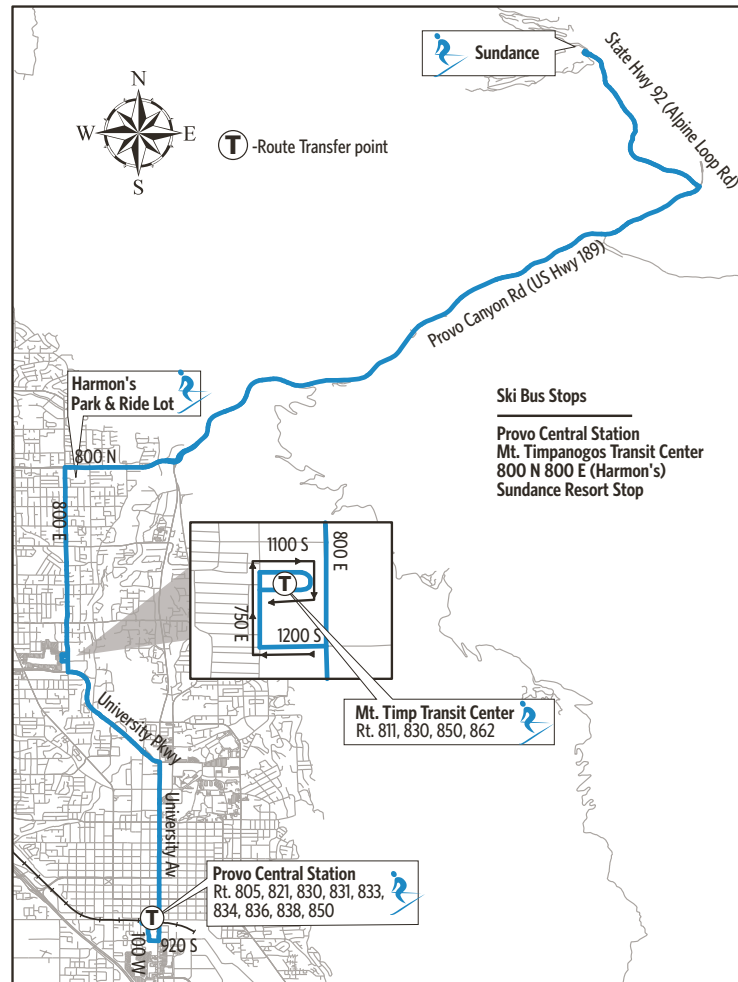

880 Sundance Ski Service

For Information Call 801-RIDE-UTA (801-743-3882)
outside Salt Lake County 888-RIDE-UTA (888-743-3882)
www.rideuta.com

880

HOW TO USE THIS SCHEDULE

Determine your timepoint based on when you want to leave or when you want to arrive. Read across for your destination and down for your time and direction of travel. A route map is provided to help you relate to the timepoints shown. Weekday, Saturday & Sunday schedules differ from one another.

LOST AND FOUND

Weber/South Davis: 801-626-1207 option 3
Utah County: 801-227-8923
Salt Lake County: 801-287-4664
F-Route: 801-287-5355

FARES

Exact Fare is required. Fares are subject to change.

ACCESSIBLE SERVICE

Upon payment of a fare, a transfer is good for travel in any direction, including return trip, for two (2) hours until the time cut. The value of a transfer towards a fare on a more expensive service is the regular cash fare.

UTA  BUS

WK SA 

Effective
December 19, 2015-February 27, 2016
and Saturdays in March 2016