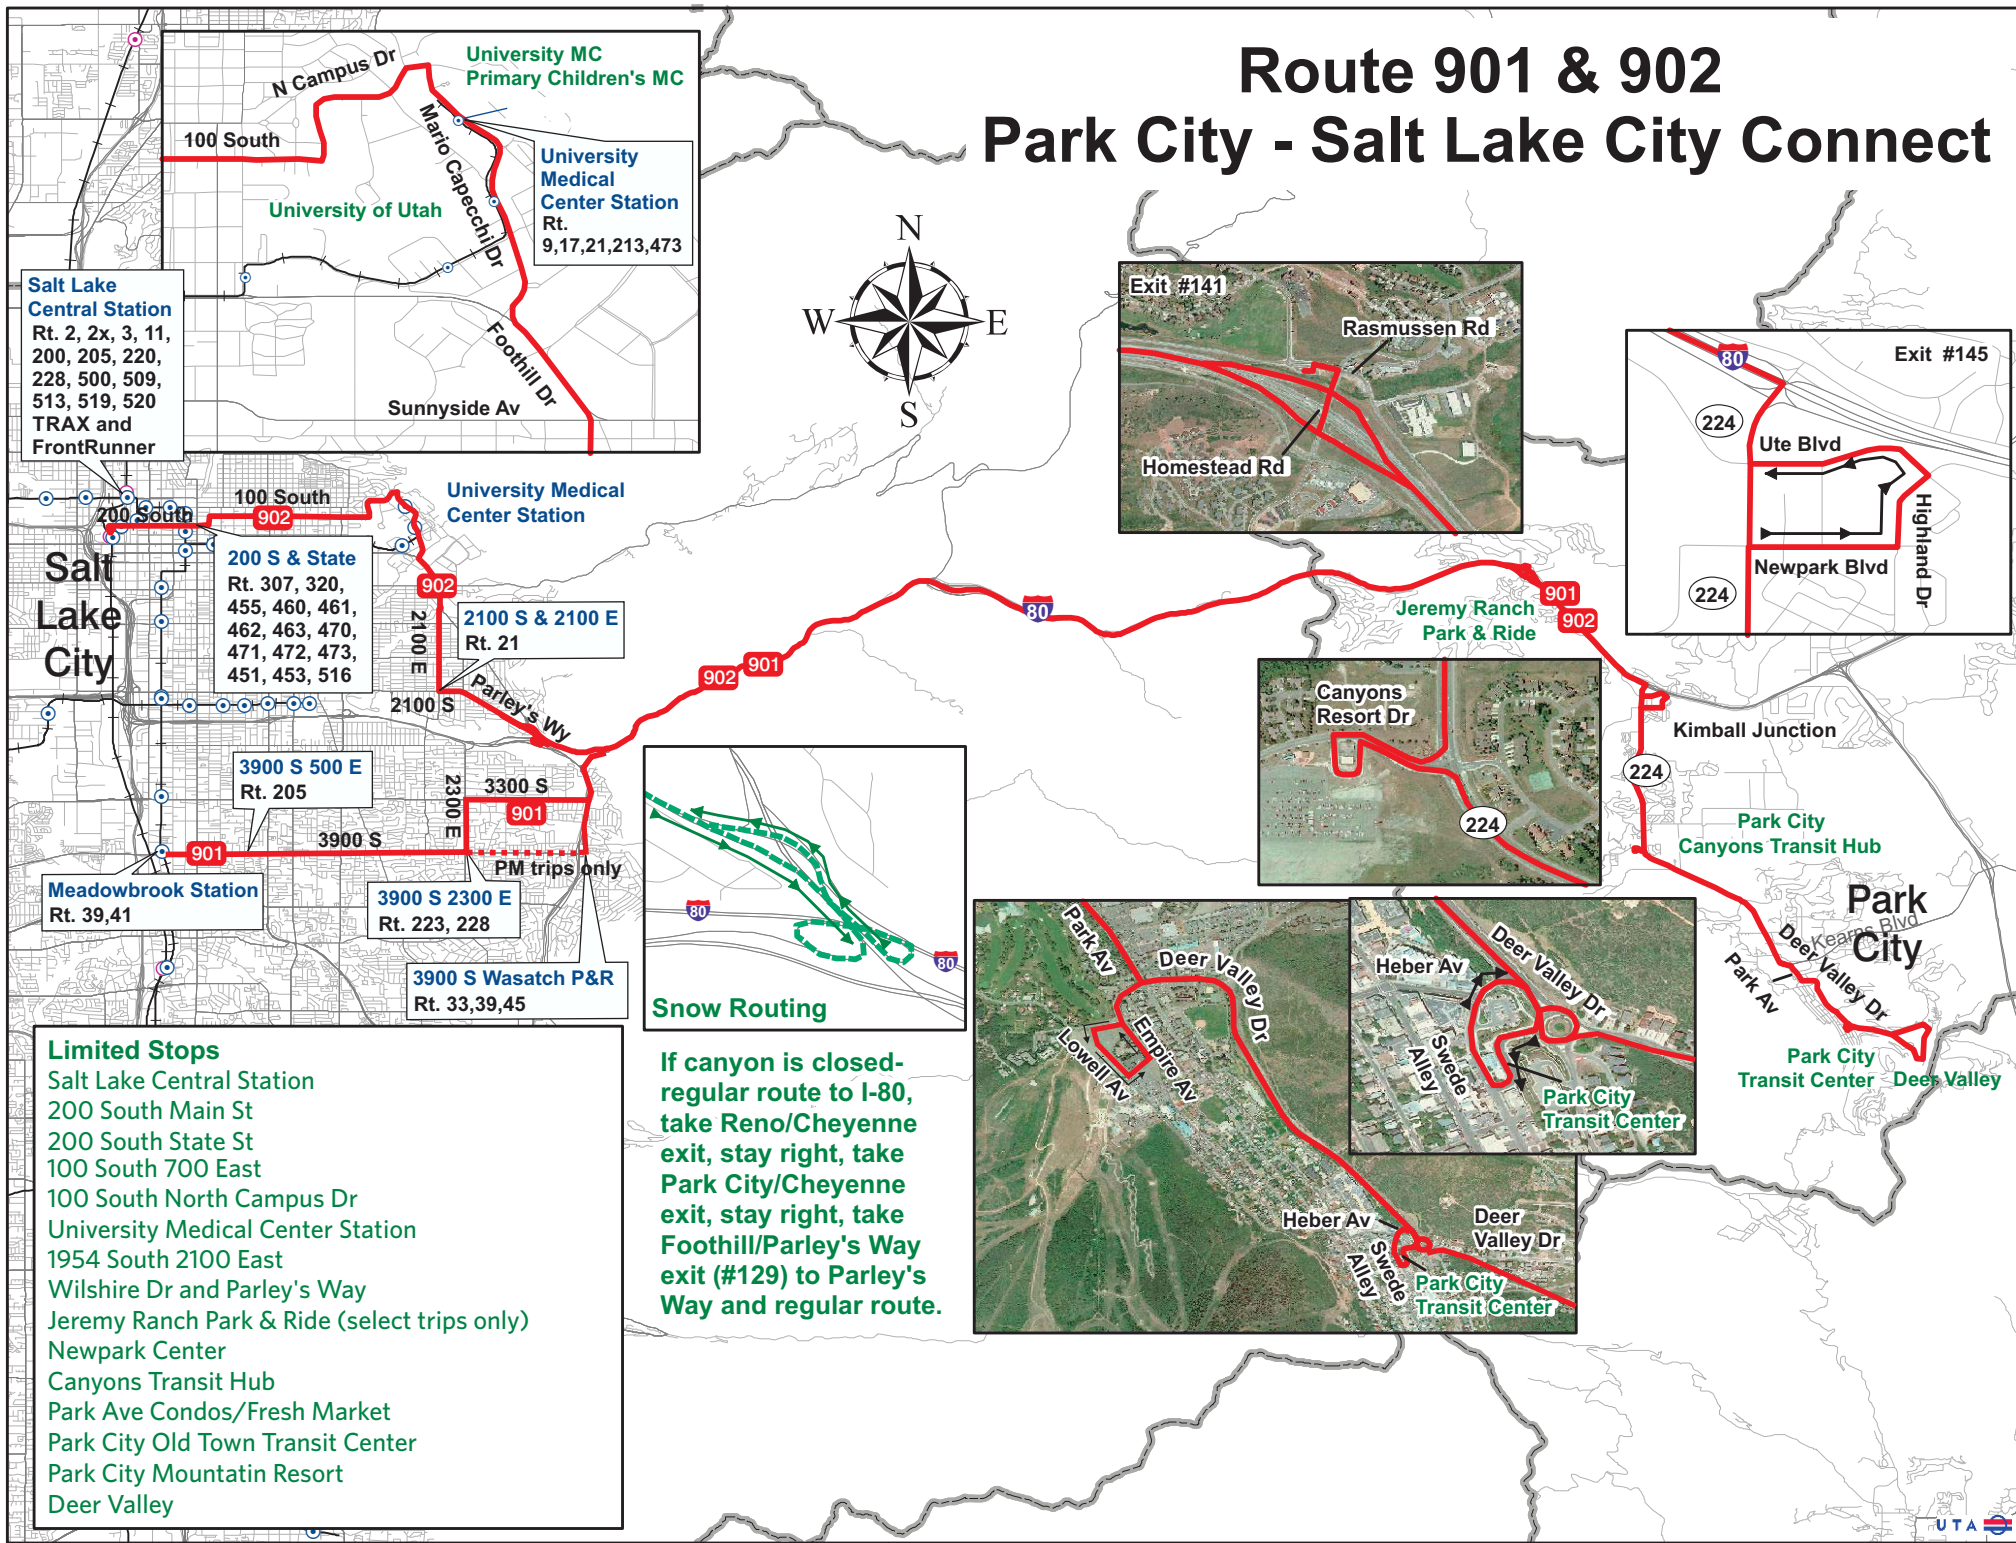

Route 901 & 902 Park City - Salt Lake City Connect

Salt Lake Central Station
Rt. 2, 2x, 3, 11, 200, 205, 220, 228, 500, 509, 513, 519, 520
TRAX and FrontRunner

University Medical Center Station
Rt. 9, 17, 21, 213, 473

200 S & State
Rt. 307, 320, 455, 460, 461, 462, 463, 470, 471, 472, 473, 451, 453, 516

2100 S & 2100 E
Rt. 21

3900 S 500 E
Rt. 205

Meadowbrook Station
Rt. 39, 41

3900 S 2300 E
Rt. 223, 228

3900 S Wasatch P&R
Rt. 33, 39, 45

1. **Limited Stops**
2. Salt Lake Central Station
   - 200 South Main St
   - 200 South State St
   - 100 South 700 East
   - 100 South North Campus Dr
   - University Medical Center Station
   - 1954 South 2100 East
   - Wilshire Dr and Parley's Way
   - Jeremy Ranch Park & Ride (select trips only)
   - Newpark Center
   - Canyons Transit Hub
   - Park Ave Condos/Fresh Market
   - Park City Old Town Transit Center
   - Park City Mountain Resort
   - Deer Valley

Snow Routing

If canyon is closed-regular route to I-80, take Reno/Cheyenne exit, stay right, take Park City/Cheyenne exit, stay right, take Foothill/Parley's Way exit (#129) to Parley's Way and regular route.

SEE SOMETHING?

SAY SOMETHING!

To contact UTA police:

Call:
801-287-EYES
(801-287-3937)

Or Text **UTATIP**
and your tip
to **274637**