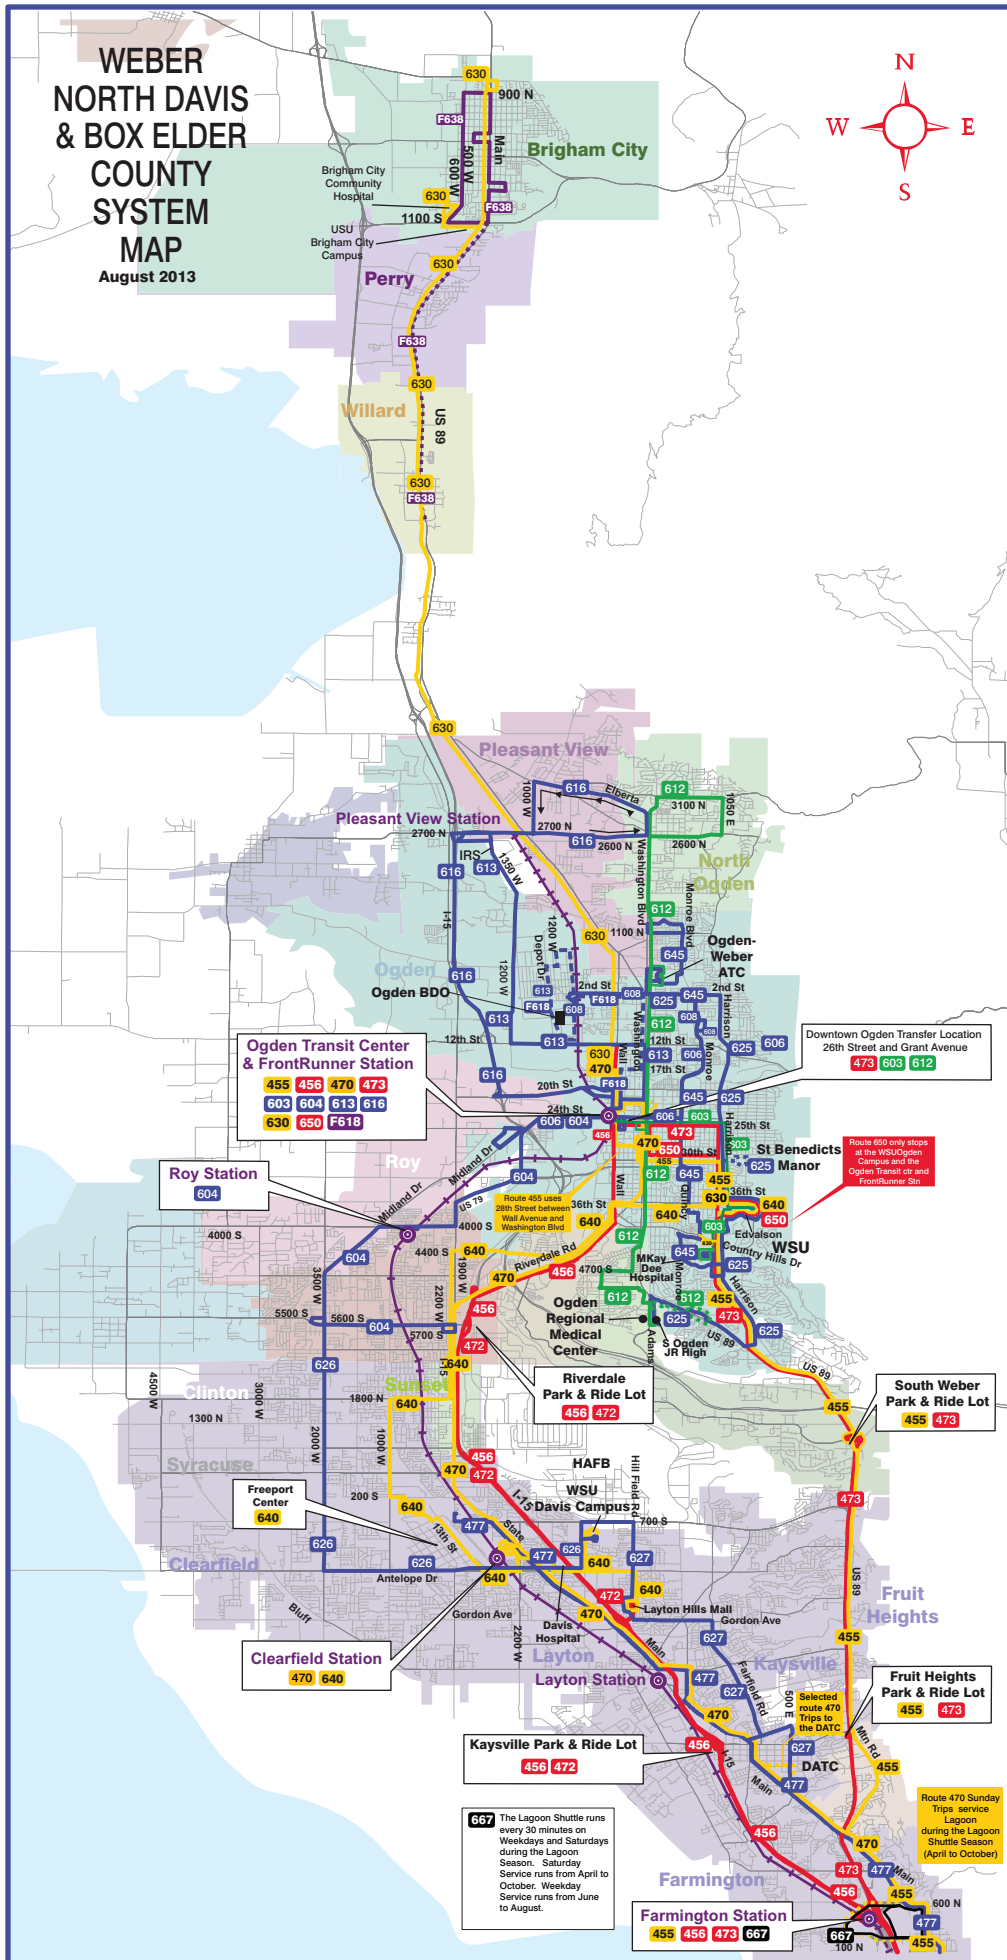

WEBER NORTH DAVIS & BOX ELDER COUNTY SYSTEM MAP

August 2013

Ogden Transit Center & FrontRunner Station
455 456 470 473
603 604 613 616
630 650 F618

Roy Station
604

Downtown Ogden Transfer Location
26th Street and Grant Avenue
473 603 612

Riverdale Park & Ride Lot
456 472

South Weber Park & Ride Lot
455 473

Freepoint Center
640

Fruit Heights Park & Ride Lot
455 473

Clearfield Station
470 640

Kaysville Park & Ride Lot
456 472

Selected route 470 Trips to the DATC

Farmington Station
455 456 473 667