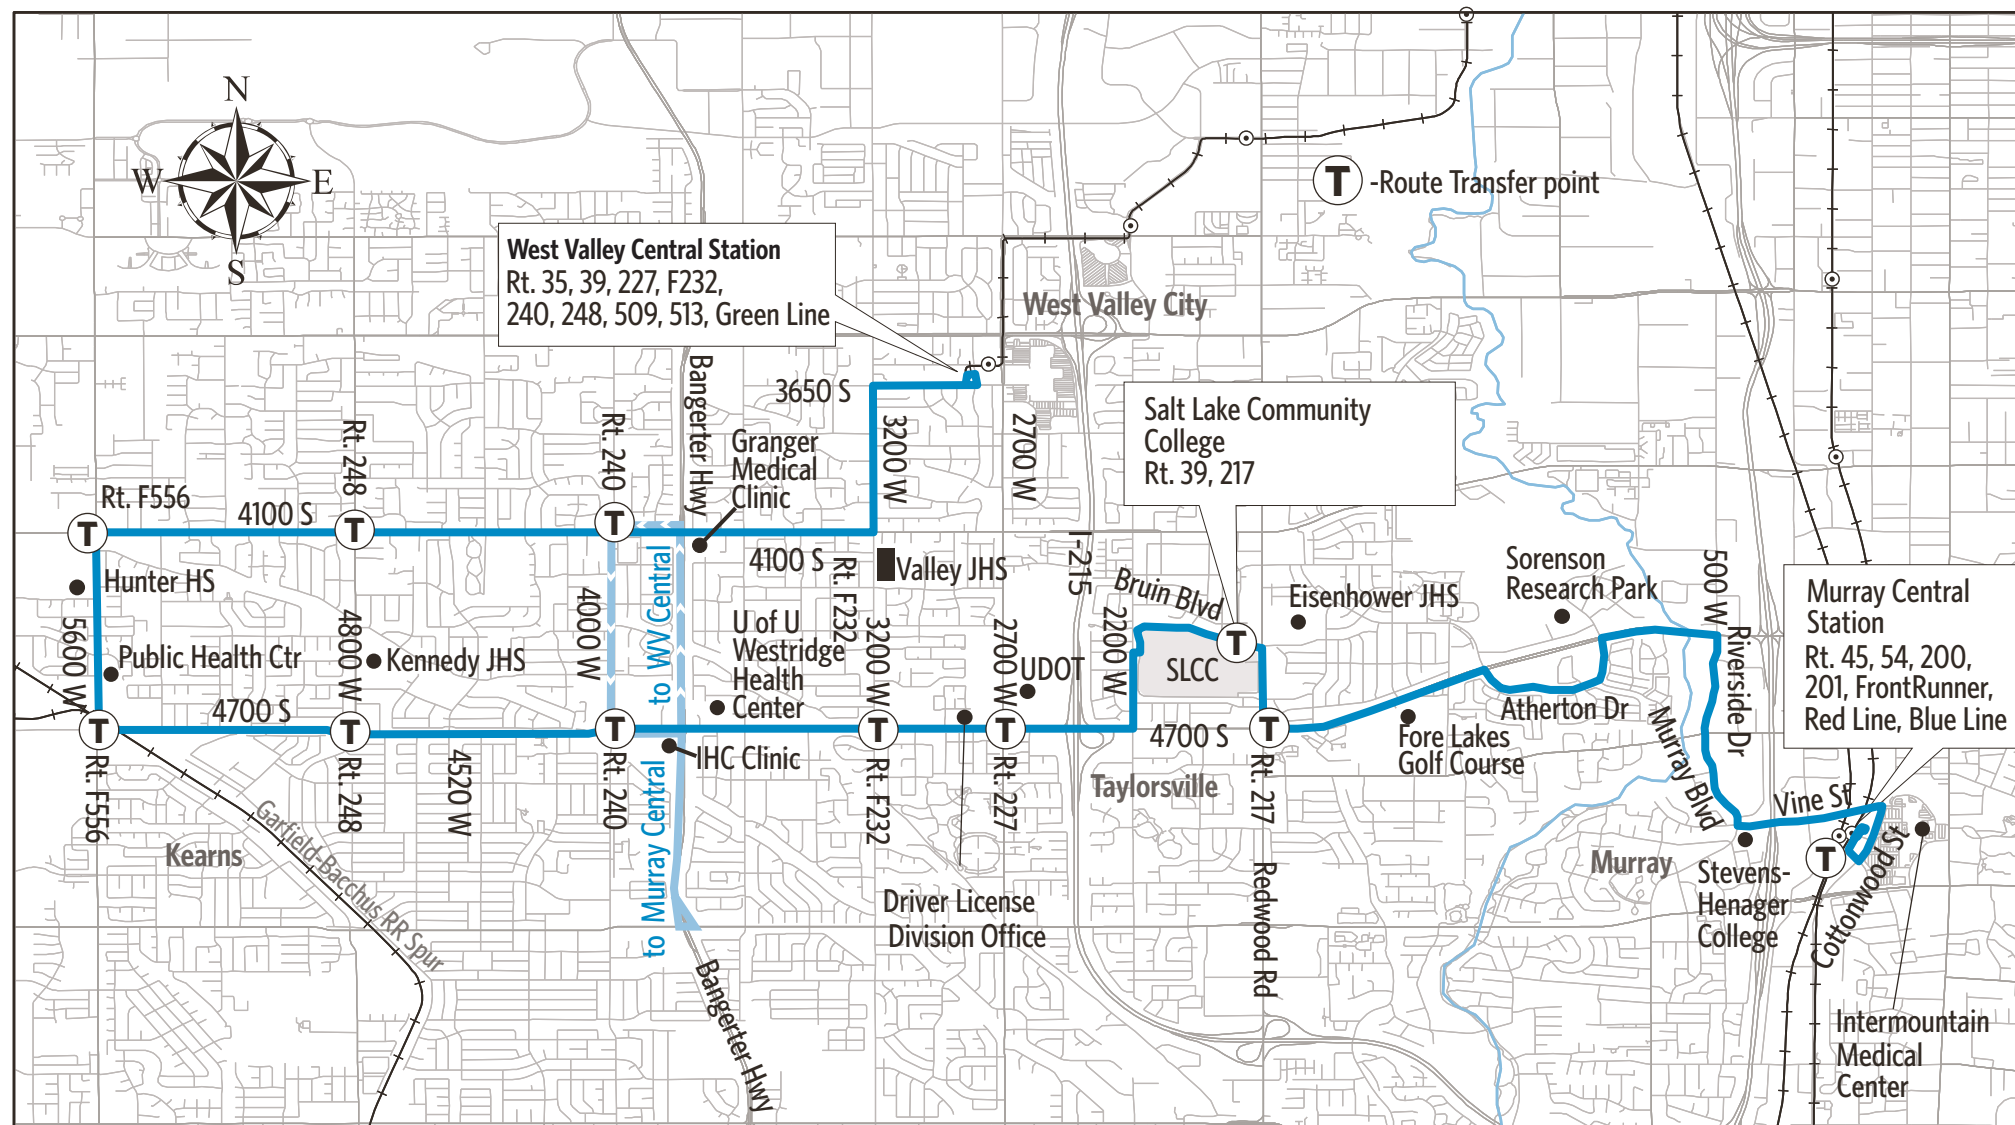

## Route 47 - 4100 South/4700 South

For Information Call 801-RIDE-UTA (801-743-3882)  
outside Salt Lake County 888-RIDE-UTA (888-743-3882)  
www.rideuta.com

### HOW TO USE THIS SCHEDULE

Determine your timepoint based on when you want to leave or when you want to arrive. Read across for your destination and down for your time and direction of travel. A route map is provided to help you relate to the timepoints shown. Weekday, Saturday & Sunday schedules differ from one another.