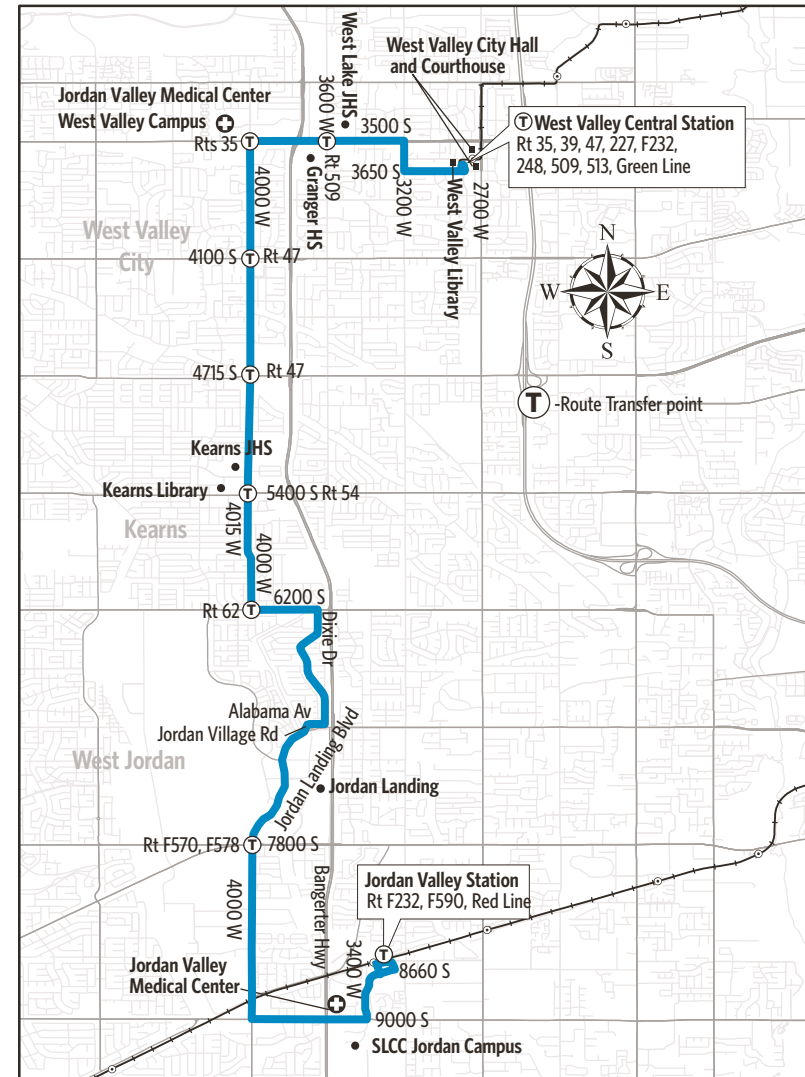

To West Valley Central Station

Jordan Valley Station	9000 S & 4000 W	Jordan Landing	6500 S & Dixie Dr	5400 S & 4015 W	4700 S & 4000 W	3500 S & 4000 W	West Valley Central Station
620a	623a	629a	633a	640a	643a	648a	656a
720	723	729	733	740	743	748	756
817	820	826	831	838	842	848	856
917	920	926	931	938	942	948	956
1017	1020	1026	1031	1038	1042	1048	1056
1117	1120	1126	1131	1138	1142	1148	1156
1217p	1220p	1226p	1231p	1238p	1242p	1248p	1256p
117	120	126	131	138	142	148	156
217	220	226	231	238	242	248	256
317	320	326	331	338	342	348	356
417	420	426	431	438	442	448	456
517	520	526	531	538	542	548	556
617	620	626	631	638	642	648	656
720	723	729	733	740	743	748	756
820	823	829	833	840	843	848	856
920	923	929	933	940	943	948	956

PLAN AND PAY WITH transit®

Available in the App Store and Google Play.

Route 240 - 4000 West / Dixie Valley

For Information Call 801-RIDE-UTA (801-743-3882) outside Salt Lake County 888-RIDE-UTA (888-743-3882) www.rideuta.com

HOW TO USE THIS SCHEDULE

Determine your timepoint based on when you want to leave or when you want to arrive. Read across for your destination and down for your time and direction of travel. A route map is provided to help you relate to the timepoints shown. Weekday, Saturday & Sunday schedules differ from one another.

UTA SERVICE DIRECTORY

- General Information, Schedules, Trip Planning and Customer Feedback: 801-RIDE-UTA (801-743-3882)
- Outside Salt Lake County call 888-RIDE-UTA (888-743-3882)
- For 24 hour automated service for next bus available use option 1. Have stop number and 3 digit route number (use 0 or 00 if number is not 3 digits).
- Pass By Mail Information 801-287-2204
- For Employment information please visit <http://www.rideuta.com/careers/>
- Travel Training 801-287-2275

LOST AND FOUND

Weber/South Davis: 801-626-1207 option 3
Utah County: 801-227-8923
Salt Lake County: 801-287-4664

FARES

Exact Fare is required. Fares are subject to change.

ACCESSIBLE SERVICE

Wheelchair accessible buses are available on all routes. Alternate format schedules are available upon request. Telephone communication for deaf/hearing impaired persons is available by dialing 711.

TRANSFERS

Upon payment of a fare, a transfer is good for travel in any direction, including return trip, for two (2) hours until the time cut. The value of a transfer towards a fare on a more expensive service is the regular cash fare.

BIKES ON BUSES

The Bikes on Buses service is available on all buses, except Paratransit.

HOLIDAYS

Please check rideuta.com for holiday service information.

SNOW ROUTING

Please check rideuta.com/snow for information.